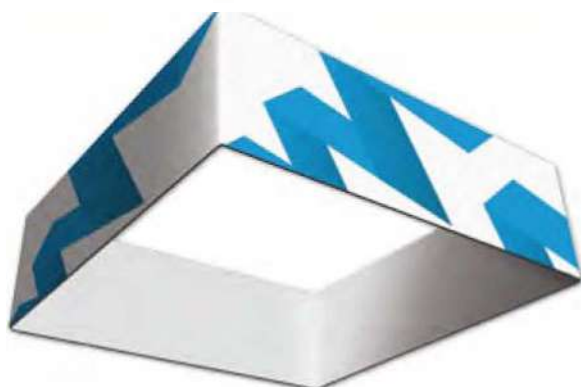

RETAIL TUBE DISPLAY

	Precio Neto
TFD-B60	€89.75
TFD-B90	€150.00
TFD-B120	€197.50
TFD-B150	€222.50

Code	Overall Size	Print Size	Weight	Pallet Quantity
TFD-B60	H 233 x W 64 x D 25cm	H 228 x W 60cm	5.6kg	40
TFD-B90	H 233 x W 94 x D 25cm	H 228 x W 90cm	7.55kg	40
TFD-B120	H 233 x W 124 x D 25cm	H 228 x W 120cm	9.45kg	40
TFD-B150	H 233 x W 154 x D 25cm	H 228 x W 150cm	11.8kg	-

LIGHTWEIGHT TUBE BANNER

	Precio Neto
TFD-LB85	€57.50
TFD-LB100	€72.50

Code	Overall Size	Print Size	Weight	Pallet Quantity
TFD-LB85	H 229 x W 87 x D 45cm	H 227 x W 85cm	2.9kg	75
TFD-LB100	H 229 x W 102 x D 45cm	H 229 x W 100cm	3.3kg	75

TUBE COUNTER

	Precio Neto
TFD-OC	€115.00

Code	Overall Size	Print Size	Weight	Pallet Quantity
TFD-OC	H 101.5 x W 59.5 x D 39.5cm	H 102 x W 148cm	7.5kg	20

HANGING TUBE STRUCTURES

TFD-HTSX For prices on hanging structures with and without fabric graphic please ask.